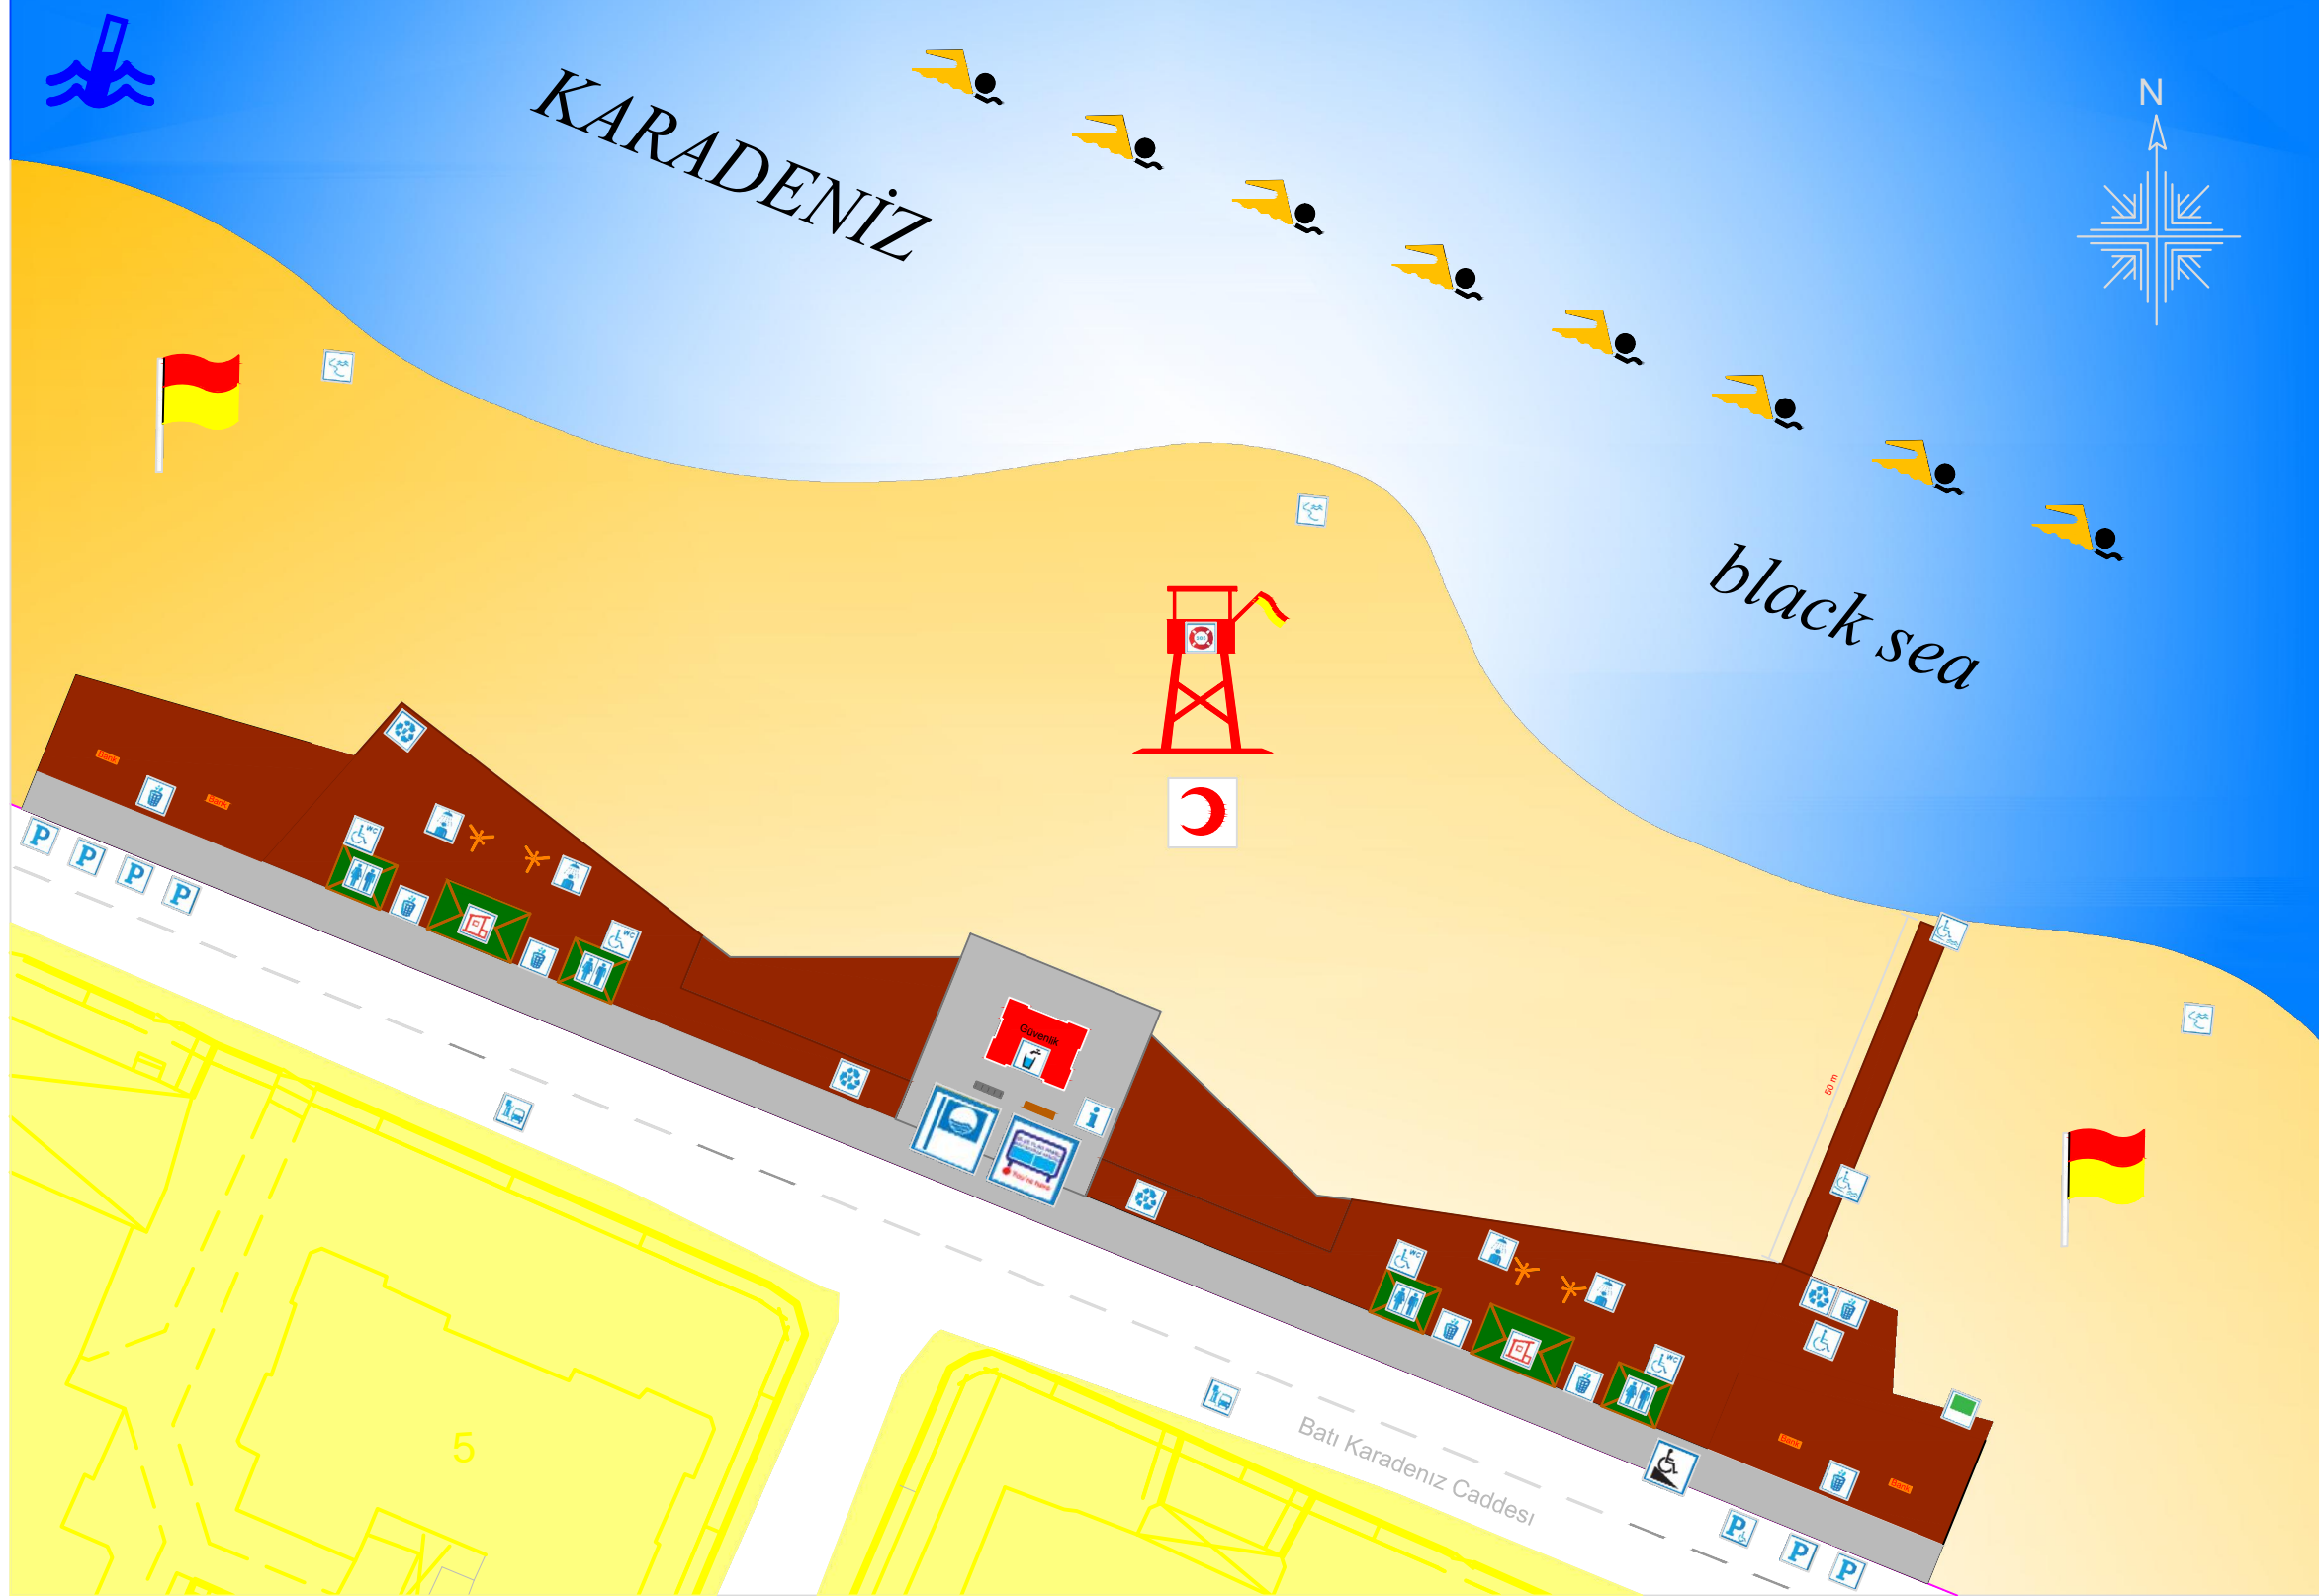

SAKARYA BÜYÜKŞEHİR BELEDİYESİ KARASU 32 EVLER PLAJI

	BLUE FLAG MAVİ BAYRAK
	BLUE FLAG PANEL MAVİ BAYRAK PANOSU
	INFO MAVİ BAYRAK DANIŞMA NOKTASI
	PHONE TELEFON
	RED CROSS İLK YARDIM
	LIFE BUOY CAN KURTARAN SİMİDİ
	LIFEGUARD TOWER CAN KURTARAN KULESİ
	SWIMMING BORDER YÜZME SINIRI
	BEACH BORDER PLAJ SINIRI
	WATER SPORTS BORDER SU SPORLARI SINIRI
	SAMPLING WATER NUMUNE NOKTASI
	DRINKING WATER İÇME SUYU
	TOILETS TUVALET
	HANDICAPPED TOILET ENGELLİ TUVALETİ
	SHOWER DUŞ
	CABINS SOYUNMA KABINI
	HANDICAPPED RAMP ENGELLİ RAMPASI
	DISABLED WATER ACCESS ENGELLİLER İÇİN SUYA ERİŞİM RAMPASI
	PARKING LOT PARK ALANI
	PARKING LOT DISABLED ENGELLİ PARK YERİ
	BUS STOP TOPLU TAŞIMA
	TRASH BIN ÇÖP KUTUSU
	RECYCLING BIN GERİ DÖNÜŞÜM KUTUSU
	GREEN AREAS YEŞİL ALAN
	SANDY BEACH KUM PLAĞI
	SOS CAN KURTARAN ÜNİTESİ
	COASTAL BEACH DENİZ KIYISINDA OLAN PLAJLAR
	ACCESS FACILITIES FOR DISABLED PEOPLE ENGELLİLER İÇİN OLANAKLAR
	FLOWER ÇİÇEK