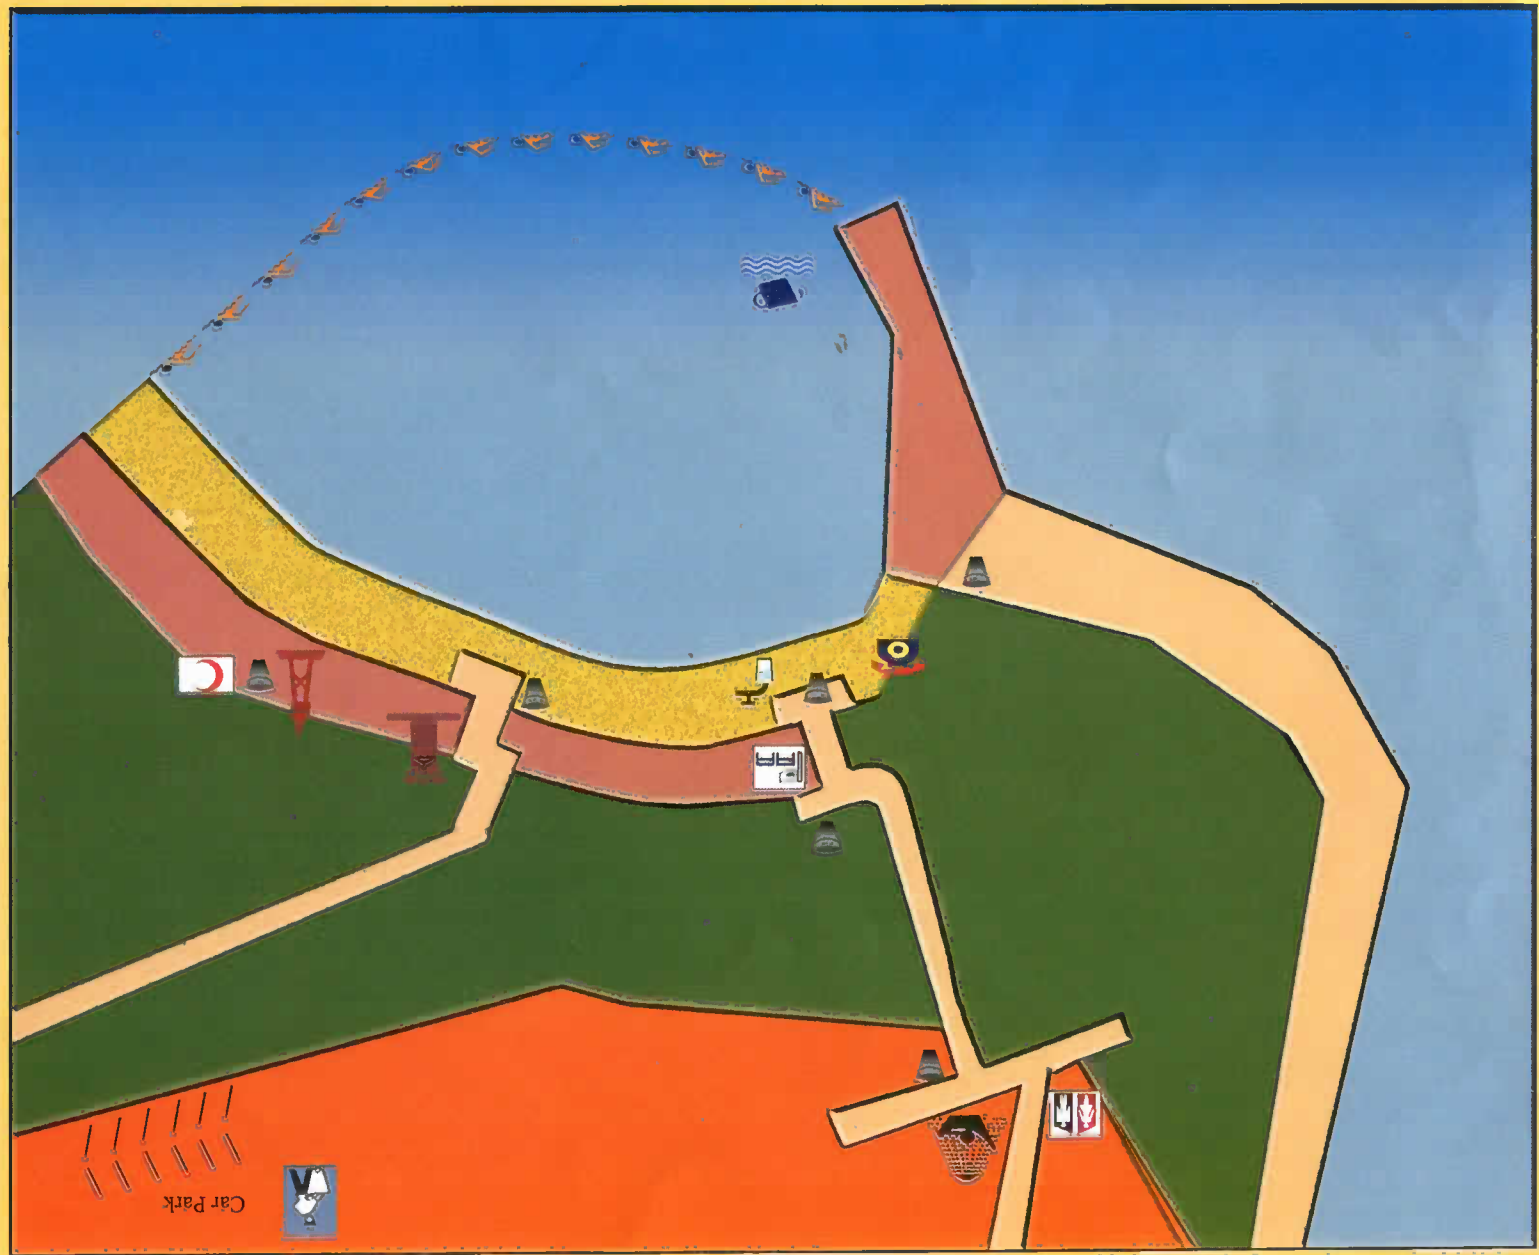

BABYLON OTEL

Scale : 1/1000

	MAVI BAYRAK DİREĞİ VE PANOSU BLUE FLAG POLE AND PANEL
	İDARE BİNASI MANAGER OFFICE
	TELEFON TELEPHONE
	FİRİT YARDİM FIRST AID
	SAMPLING POINT NUMUNE NOKTASI
	BEACH BORDER PLAJ SINIRI
	SWIMMING BORDER YUZME SINIRI
	TUVALET TOILETS
	SHOWER DÜŞ
	SOYUNMA KABİNI CABINS
	FACILITIES FOR HANDICAPPED PER. ENGELLİLER
	İÇME SUYU DRINKING WATER
	GARBAGE CONTAINER ÇÖP BİRLİKTİRME MERKEZİ
	DÜŞTİBİN ÇÖP KUTUSU
	LİFGUARD TOWER CAN KURTARAN KULESİ
	TURİZM TESİS ALANI TOURISM ESTABLISHMENTS AREA
	YEŞİL ALAN GREEN AREAS

There is no swage system in the beaches and near by
Hinterland is consist of touristic establishments