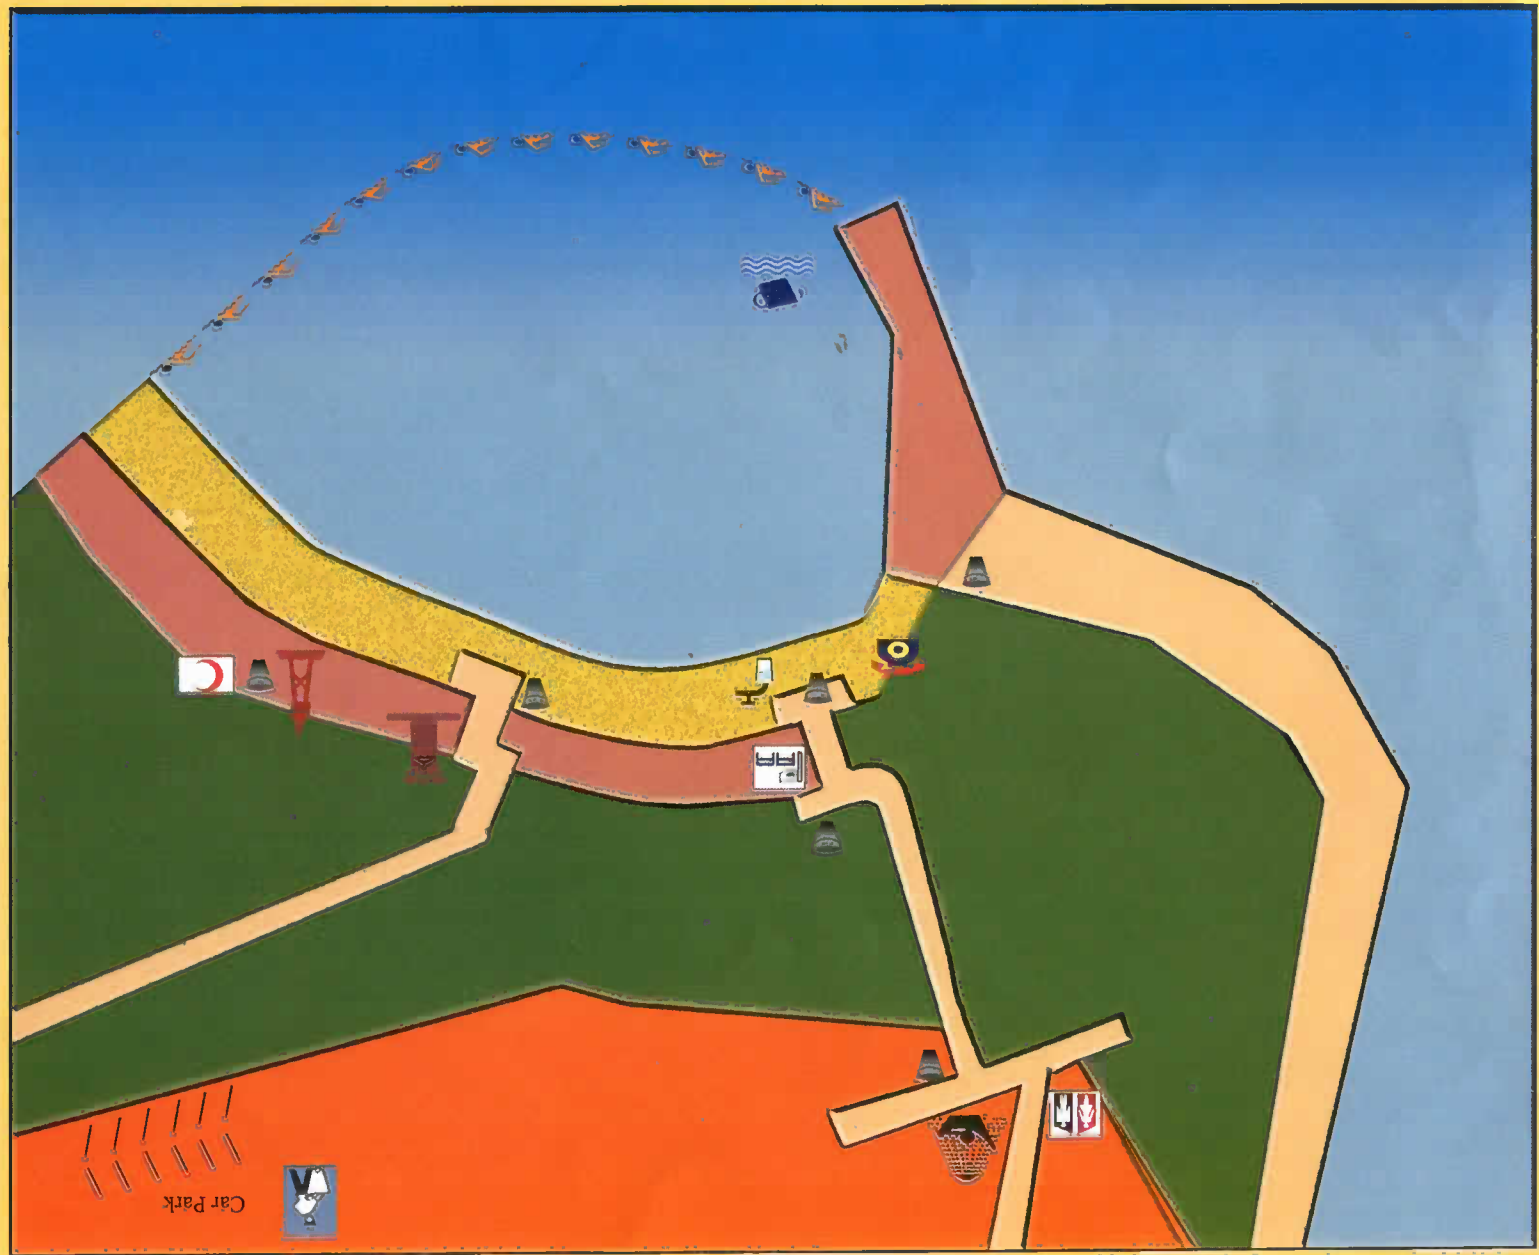

BABYLON OTEL

Scale : 1/1000

	MAVI BAYRAK DİREĞİ VE PANOSU BLUE FLAG POLE AND PANEL
	İDARE BİNASI MANAGER OFFICE
	TELEFON TELEPHONE
	FİRİNCİLİK YARDIMI FIRST AID
	SAMPLING POINT NUMUNE NOKTASI
	BEACH BORDER PLAJ SINIRI
	SWIMMING BORDER YÜZME SINIRI
	TUVALET TOILETS
	DUŞ SHOWER
	SOYUNMA KABİNLERİ CABINS
	FACILITIES FOR HANDICAPPED PER. ENGELLİLER
	İÇME SUYU DRINKING WATER
	ÇÖP BİRLİKTİRME MERKEZİ GARBAGE CONTAINER
	ÇÖP KUTUSU DUSTBINS
	CAN KURTARAN KULESİ LIFEGUARD TOWER
	TURİZM TESİS ALANI TOURISM ESTABLISHMENTS AREA
	YEŞİL ALAN GREEN AREAS

• There is no swage system in the beaches and near by
• Hinterland is consist of touristic establishments